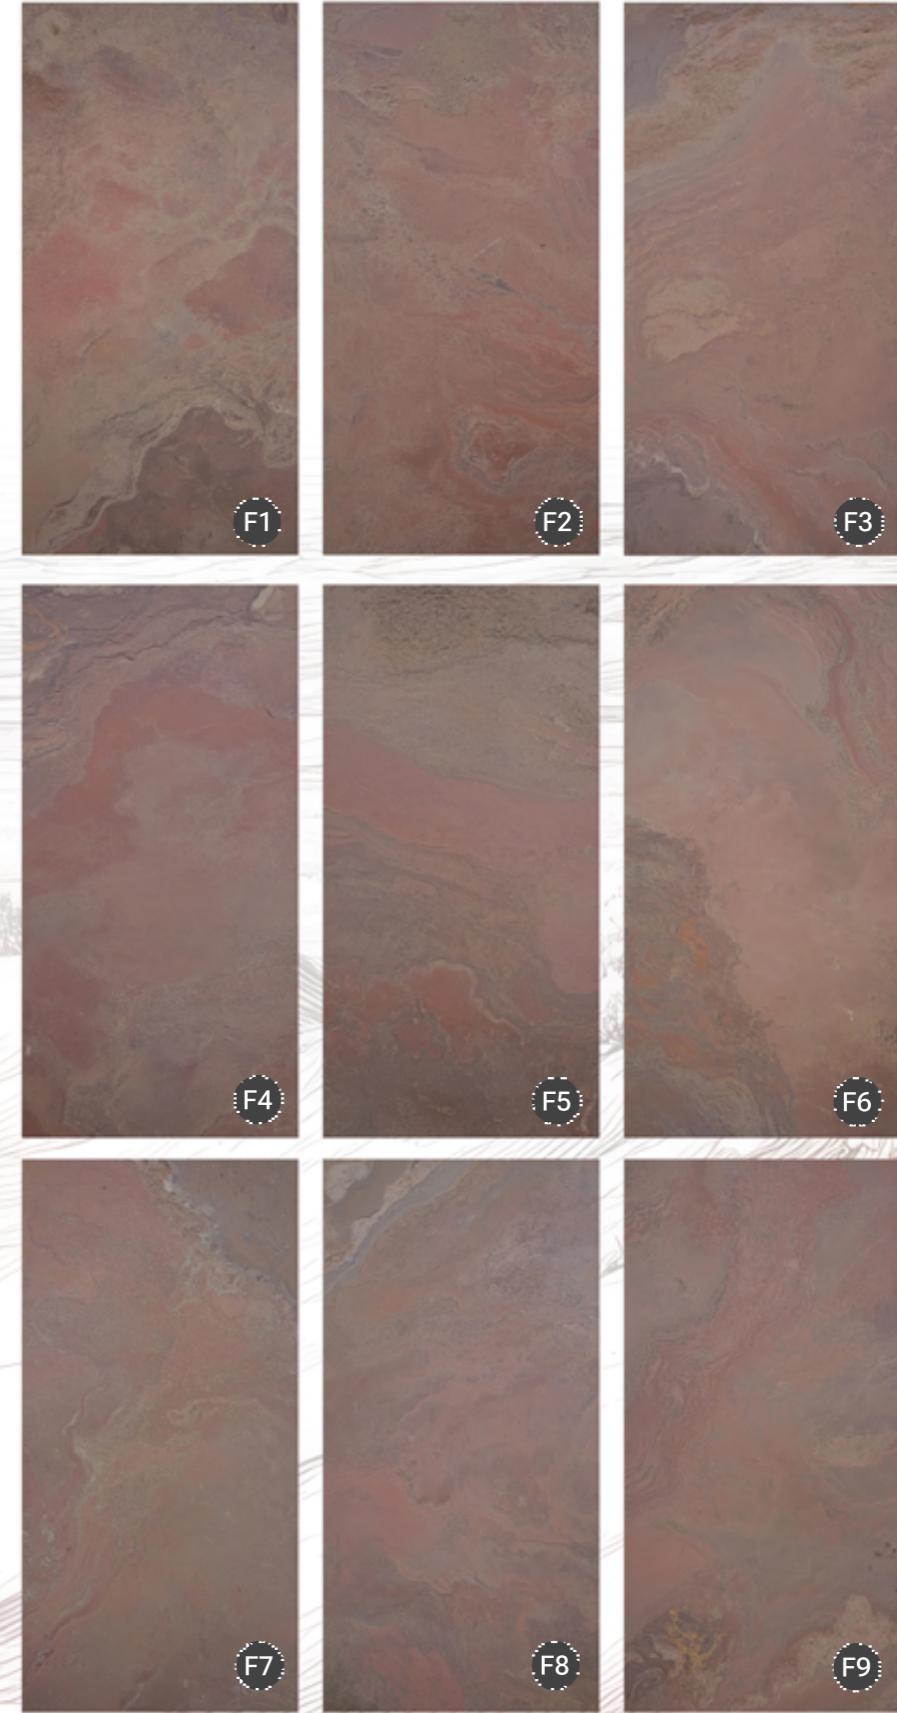

RED DUNE

Kızıl kumtaşının ham ve doğal dokusunu, porselenin gözeneksiz ve sağlam yapısıyla harmanlayan bu seri, dış mekanlarda doğal taşın bakım zorluklarını tamamen ortadan kaldırır. Mimari projelerde hem güvenliğin hem de prestijin simgesi olan bu Red Dune porselen teras kaymaz, kullanıcılara doğanın kucağında güvenli bir hareket özgürlüğü sunar.

Mimarlar ve peyzaj tasarımcıları için Red Dune porselen teras kaymaz, doğanın ham güzelliğini modern mühendislik güvenliğiyle sunan vazgeçilmez bir materyaldir.

Blending the raw and natural texture of red sandstone with the robust and non-porous structure of porcelain, this series eliminates the maintenance difficulties and fragility of natural stone in outdoor areas. As a symbol of both safety and modern aesthetics, this Red Dune porcelain terrace anti-slip offers users safe freedom of movement in the heart of nature.

For architects and landscape designers, materials that offer the raw beauty of nature with the safety of modern engineering are indispensable.