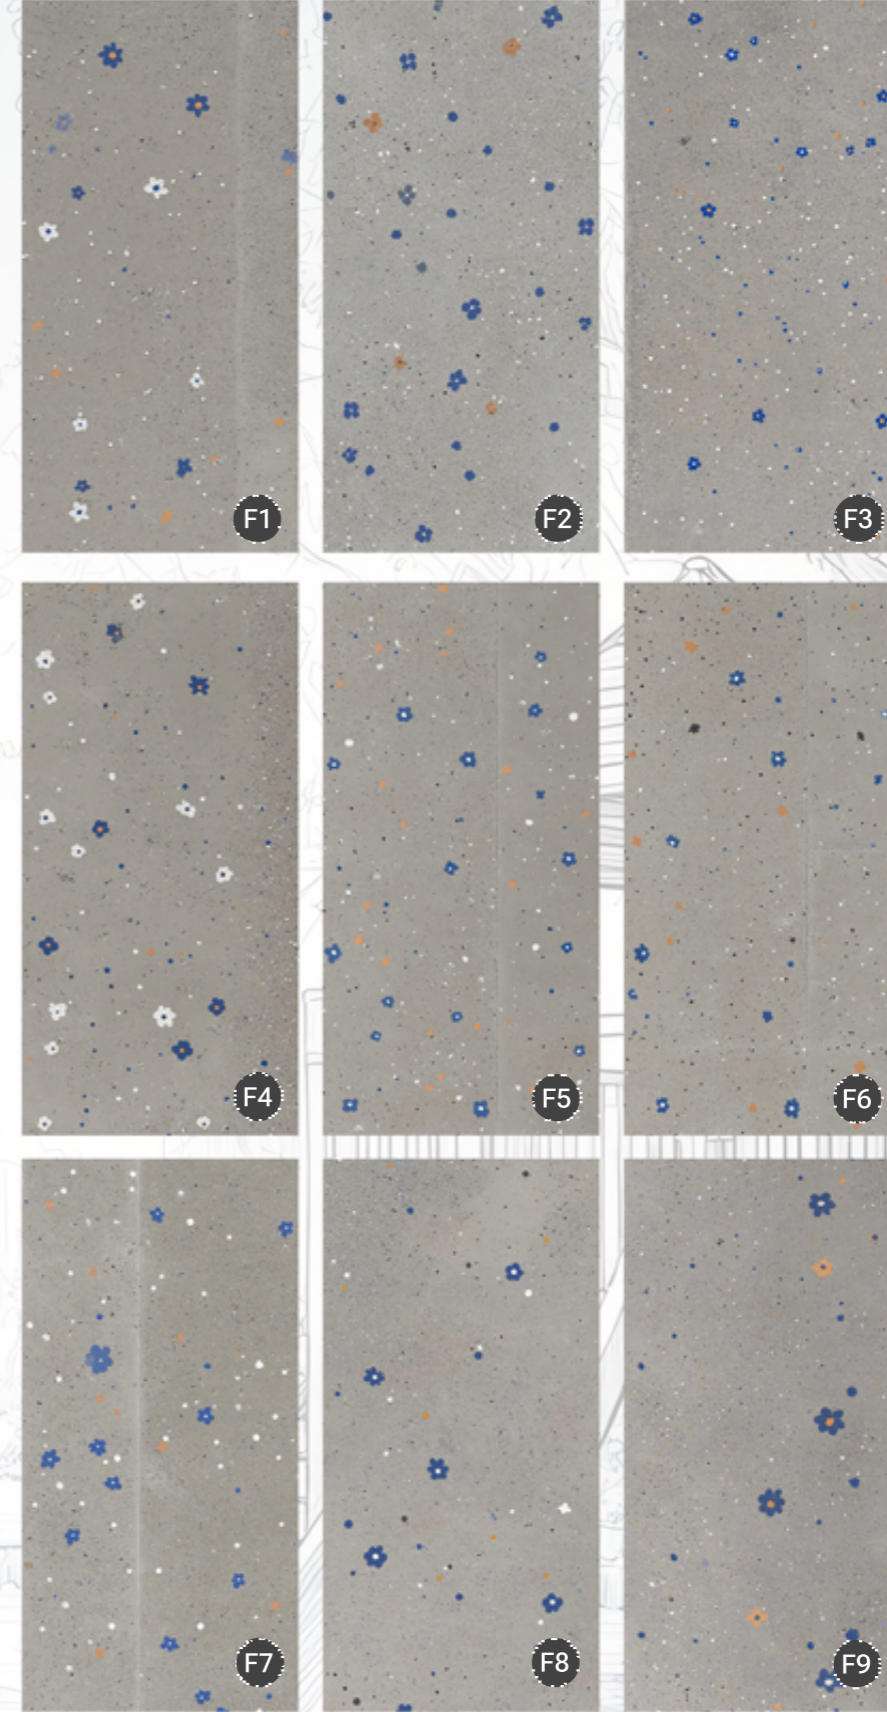

URBAN BLOOM

Urban Bloom Porselen Teras Kaymazı, modern şehircilik estetiğini doğanın dirençli yapısıyla harmanlayarak dış mekan projelerinde yeni ve sarsılmaz bir standart belirler. Bu ürün, sadece bir kaplama malzemesi değil, aynı zamanda kullanıcı güvenliğini merkeze alan ve mimari değeri artıran teknik bir çözümdür. Üstün üretim teknolojisiyle üretilen bu seri, havuz dışındaki tüm teras alanlarında güvenle kullanılmak üzere özel olarak tasarlanmıştır.

%100 porselen bileşimi sayesinde geleneksel seramiklerden, beton esaslı karolardan veya doğal taş alternatiflerinden çok daha yüksek bir fiziksel performans sergiler.

The Urban Bloom Porcelain Terrace Tile sets a new and unwavering standard in outdoor architectural projects by blending modern urban aesthetics with the resilient, enduring structure of nature. This product is far more than a simple cladding material; it is a sophisticated technical solution centered on user safety and long-term architectural value. Produced using state-of-the-art manufacturing technology, this series is specifically engineered for secure and prestigious use in all terrace areas outside the pool.

With its 100% porcelain composition, delivers a significantly higher physical performance than traditional ceramics, concrete-based tiles, or natural stone alternatives.