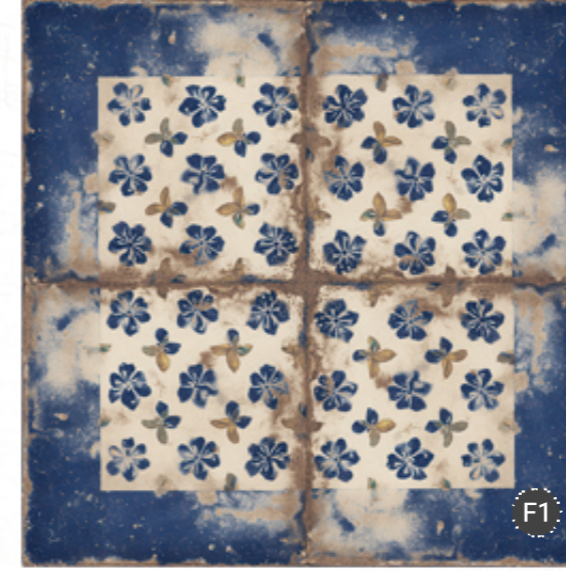

EGE PATINATO

Ege Patinato serisi ile suyla buluşan alanlarınıza zamansız bir Akdeniz ruhu katın. Bu 33x33cm porselen karolar, eskitilmiş geleneksel desenlerin nostaljik cazibesini modern mühendisliğin yüksek performans standartlarıyla birleştiriyor.

Güneş ve suyun etkisiyle yıllar içinde doğal bir şekilde aşınmış hissi veren eskitme yüzey tasarımı, mekanlara karakteristik bir derinlik katar. Güneşlenme terasları veya ıslak hacimler için ideal olan bu karolar, sanatsal şıklıktan ödün vermeden kaymaz bir yüzey sunar.

Bring a timeless, Mediterranean soul to your aquatic spaces with our Ege Patinato series. These 33x33cm porcelain tiles combine the nostalgic charm of weathered encaustic patterns with the high-performance standards of modern engineering.

The design features a "distressed" finish, offering a rustic patina that looks as though it has been softened by the sun and water for decades. Perfect for sun decks, or wet rooms, these tiles provide a slip-resistant surface without sacrificing artistic elegance.

33 x 33cm

8mm