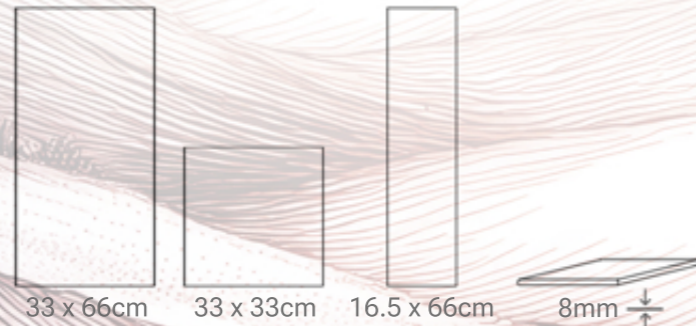

RED DUNE

Kızıl kumtaşının ham ve doğal dokusunu, porselenin gözeneksiz ve sağlam yapısıyla harmanlayan bu seri, dış mekanlarda doğal taşın bakım zorluklarını tamamen ortadan kaldırır. Mimari projelerde hem güvenliğin hem de prestijin simgesi olan bu Red Dune porselen teras kaymaz, kullanıcılara doğanın kucağında güvenli bir hareket özgürlüğü sunar.

Mimarlar ve peyzaj tasarımcıları için Red Dune porselen teras kaymaz, doğanın ham güzelliğini modern mühendislik güvenliğiyle sunan vazgeçilmez bir materyaldir.

Blending the raw and natural texture of red sandstone with the robust and non-porous structure of porcelain, this series eliminates the maintenance difficulties and fragility of natural stone in outdoor areas. As a symbol of both safety and modern aesthetics, this Red Dune porcelain terrace anti-slip offers users safe freedom of movement in the heart of nature.

For architects and landscape designers, materials that offer the raw beauty of nature with the safety of modern engineering are indispensable.